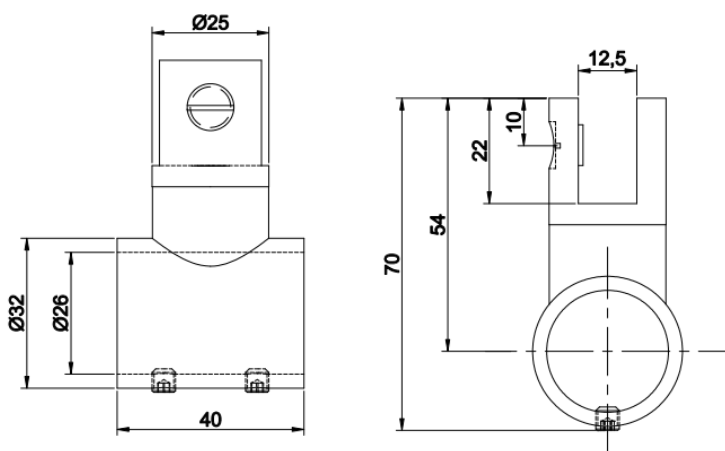

ESTRONTM

ESTRON MARKETING PTE. LTD.

CROSSBAR CONNECTOR SERIES

**Quality Architectural
Hardware Specialist**

FEATURES

- Suitable for connecting 25mm diameter stabilizing bar to hold frameless glass panel
- Glass Thickness: 8mm and 10mm
- Material: Solid Brass
- Finish: Chrome Polish (CP) / Black (BK)

SB-701
Finish: CP / BK

SB-702
Finish: CP / BK
(Intermediate Connector)

SB-702A
Finish: CP
(End Connector)

SB SERIES CROSSBAR CONNECTOR

SB-703
Finish: CP
(90 Degree)

SB-704
Finish: CP
(135 Degree)

SB-705
Finish: CP
(90 Degree)

SB-706
Finish: CP / BK
(360 Degree)

SB SERIES CROSSBAR CONNECTOR

SB-TUBE

∅	Thickness	Length	Finish
25 mm	1.2 mm	2m	PSS / BK
		3m	PSS
		4m	PSS
		6m	PSS

SB-707
Finish: PSS

(300 – 400 mm (L) – Adjustable Bar)

SB-708
Finish: PSS

(Dia25 Tube length: 1m + SB-701 + GC-904)

Estron Marketing Pte. Ltd.

141 Woodlands Industrial Park E5 E-terrace Singapore 757507

tel. +65 6853 9041 fax. +65 6853 9042

e-mail. sales@estron.com.sg url. www.estron.com.sg