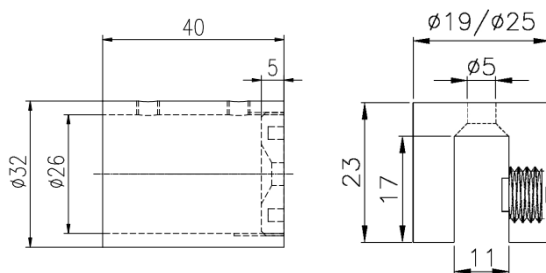

ESTRONTM

ESTRON MARKETING PTE. LTD.

CROSSBAR CONNECTOR SERIES

**Quality Architectural
Hardware Specialist**

FEATURES

- Suitable for connecting 25mm diameter stabilizing bar to hold frameless glass panel
- Glass Thickness: 8mm and 10mm
- Material: Solid Brass
- Finish: Chrome Polish (CP) / Black (BK)

SB-706
Finish: CP / BK
(360 Degree)

SB SERIES CROSSBAR CONNECTOR

SB-TUBE

∅	Thickness	Length	Finish
25 mm	1.2 mm	2m	PSS / BK
		3m	PSS
		4m	PSS
		6m	PSS

SB-707
Finish: PSS

(300 – 400 mm (L) – Adjustable Bar)

SB-708
Finish: PSS

(Dia25 Tube length: 1m + SB-701 + GC-904)

Estron Marketing Pte. Ltd.

141 Woodlands Industrial Park E5 E-terrace Singapore 757507

tel. +65 6853 9041 fax. +65 6853 9042

e-mail. sales@estron.com.sg url. www.estron.com.sg