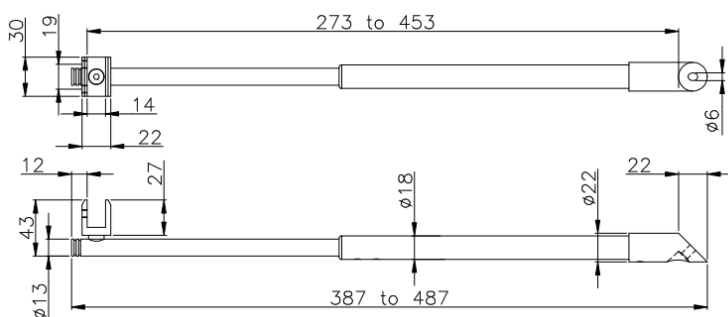

ESTRONTM

ESTRON MARKETING PTE. LTD.

CROSSBAR CONNECTOR SERIES

**Quality Architectural
Hardware Specialist**

FEATURES

- Suitable for connecting 25mm diameter stabilizing bar to hold frameless glass panel
- Glass Thickness: 8mm and 10mm
- Material: Solid Brass
- Finish: Chrome Polish (CP) / Black (BK)

SB-706
Finish: CP / BK
(360 Degree)

SB SERIES CROSSBAR CONNECTOR

SB-TUBE

∅	Thickness	Length	Finish
25 mm	1.2 mm	2m	PSS / BK
		3m	PSS
		4m	PSS
		6m	PSS

SB-707
Finish: PSS

(300 – 400 mm (L) – Adjustable Bar)

SB-708
Finish: PSS

(Dia25 Tube length: 1m + SB-701 + GC-904)

Estron Marketing Pte. Ltd.

141 Woodlands Industrial Park E5 E-terrace Singapore 757507

tel. +65 6853 9041 fax. +65 6853 9042

e-mail. sales@estron.com.sg url. www.estron.com.sg