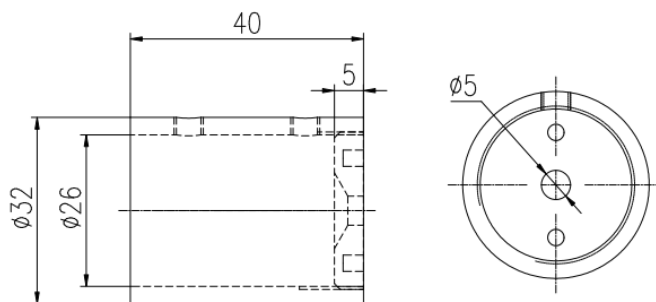

ESTRONTM

ESTRON MARKETING PTE. LTD.

CROSSBAR CONNECTOR SERIES

**Quality Architectural
Hardware Specialist**

FEATURES

- Suitable for connecting 25mm diameter stabilizing bar to hold frameless glass panel
- Glass Thickness: 8mm and 10mm
- Material: Solid Brass
- Finish: Chrome Polish (CP) / Black (BK)

SB-701
Finish: CP / BK

SB-702
Finish: CP / BK
(Intermediate Connector)

SB-702A
Finish: CP
(End Connector)

SB SERIES CROSSBAR CONNECTOR

SB-703
Finish: CP
(90 Degree)

SB-704
Finish: CP
(135 Degree)

SB-705
Finish: CP
(90 Degree)

SB-706
Finish: CP / BK
(360 Degree)

SB SERIES CROSSBAR CONNECTOR

SB-TUBE

∅	Thickness	Length	Finish
25 mm	1.2 mm	2m	PSS / BK
		3m	PSS
		4m	PSS
		6m	PSS

SB-707
Finish: PSS

(300 – 400 mm (L) – Adjustable Bar)

SB-708
Finish: PSS

(Dia25 Tube length: 1m + SB-701 + GC-904)

Estron Marketing Pte. Ltd.

141 Woodlands Industrial Park E5 E-terrace Singapore 757507

tel. +65 6853 9041 fax. +65 6853 9042

e-mail. sales@estron.com.sg url. www.estron.com.sg