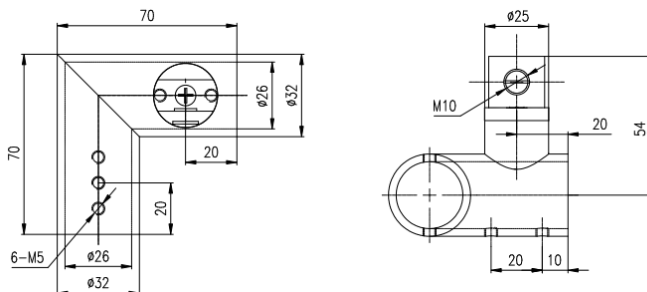

ESTRONTM

ESTRON MARKETING PTE. LTD.

CROSSBAR CONNECTOR SERIES

**Quality Architectural
Hardware Specialist**

FEATURES

- Suitable for connecting 25mm diameter stabilizing bar to hold frameless glass panel
- Glass Thickness: 8mm and 10mm
- Material: Solid Brass
- Finish: Chrome Polish (CP) / Black (BK)

SB-701
Finish: CP / BK

SB-702
Finish: CP / BK
(Intermediate Connector)

SB-702A
Finish: CP
(End Connector)

SB SERIES CROSSBAR CONNECTOR

SB-703
Finish: CP
(90 Degree)

SB-704
Finish: CP
(135 Degree)

SB-705
Finish: CP
(90 Degree)

SB-706
Finish: CP / BK
(360 Degree)

SB SERIES CROSSBAR CONNECTOR

SB-TUBE

∅	Thickness	Length	Finish
25 mm	1.2 mm	2m	PSS / BK
		3m	PSS
		4m	PSS
		6m	PSS

SB-707
Finish: PSS

(300 – 400 mm (L) – Adjustable Bar)

SB-708
Finish: PSS

(Dia25 Tube length: 1m + SB-701 + GC-904)

Estron Marketing Pte. Ltd.

141 Woodlands Industrial Park E5 E-terrace Singapore 757507

tel. +65 6853 9041 fax. +65 6853 9042

e-mail. sales@estron.com.sg url. www.estron.com.sg