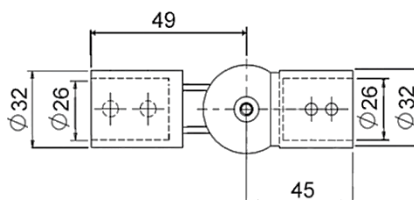

ESTRONTM

ESTRON MARKETING PTE. LTD.

CROSSBAR CONNECTOR SERIES

**Quality Architectural
Hardware Specialist**

FEATURES

- Suitable for connecting 25mm diameter stabilizing bar to hold frameless glass panel
- Glass Thickness: 8mm and 10mm
- Material: Solid Brass
- Finish: Chrome Polish (CP) / Black (BK)

SB-701
Finish: CP / BK

SB-702
Finish: CP / BK
(Intermediate Connector)

SB-702A
Finish: CP
(End Connector)

SB SERIES CROSSBAR CONNECTOR

SB-703
Finish: CP
(90 Degree)

SB-704
Finish: CP
(135 Degree)

SB-705
Finish: CP
(90 Degree)

SB-706
Finish: CP / BK
(360 Degree)

SB SERIES CROSSBAR CONNECTOR

SB-TUBE

∅	Thickness	Length	Finish
25 mm	1.2 mm	2m	PSS / BK
		3m	PSS
		4m	PSS
		6m	PSS

SB-707
Finish: PSS

(300 – 400 mm (L) – Adjustable Bar)

SB-708
Finish: PSS

(Dia25 Tube length: 1m + SB-701 + GC-904)

Estron Marketing Pte. Ltd.

141 Woodlands Industrial Park E5 E-terrace Singapore 757507

tel. +65 6853 9041 fax. +65 6853 9042

e-mail. sales@estron.com.sg url. www.estron.com.sg