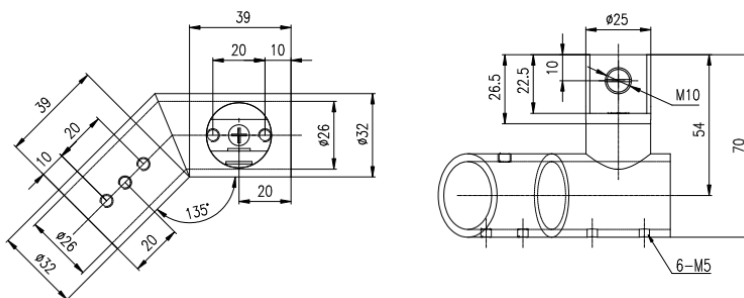

ESTRONTM

ESTRON MARKETING PTE. LTD.

CROSSBAR CONNECTOR SERIES

**Quality Architectural
Hardware Specialist**

FEATURES

- Suitable for connecting 25mm diameter stabilizing bar to hold frameless glass panel
- Glass Thickness: 8mm and 10mm
- Material: Solid Brass
- Finish: Chrome Polish (CP) / Black (BK)

SB-701
Finish: CP / BK

SB-702
Finish: CP / BK
(Intermediate Connector)

SB-702A
Finish: CP
(End Connector)

SB SERIES CROSSBAR CONNECTOR

SB-703
Finish: CP
(90 Degree)

SB-704
Finish: CP
(135 Degree)

SB-705
Finish: CP
(90 Degree)

SB-706
Finish: CP / BK
(360 Degree)

SB SERIES CROSSBAR CONNECTOR

SB-TUBE

∅	Thickness	Length	Finish
25 mm	1.2 mm	2m	PSS / BK
		3m	PSS
		4m	PSS
		6m	PSS

SB-707
Finish: PSS

(300 – 400 mm (L) – Adjustable Bar)

SB-708
Finish: PSS

(Dia25 Tube length: 1m + SB-701 + GC-904)

Estron Marketing Pte. Ltd.

141 Woodlands Industrial Park E5 E-terrace Singapore 757507

tel. +65 6853 9041 fax. +65 6853 9042

e-mail. sales@estron.com.sg url. www.estron.com.sg