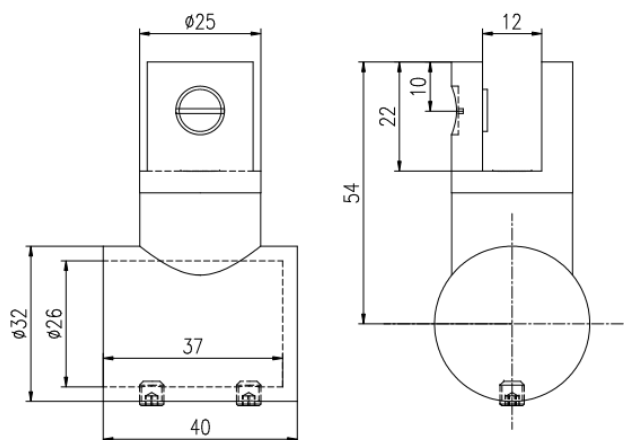

ESTRONTM

ESTRON MARKETING PTE. LTD.

CROSSBAR CONNECTOR SERIES

**Quality Architectural
Hardware Specialist**

FEATURES

- Suitable for connecting 25mm diameter stabilizing bar to hold frameless glass panel
- Glass Thickness: 8mm and 10mm
- Material: Solid Brass
- Finish: Chrome Polish (CP) / Black (BK)

SB-701
Finish: CP / BK

SB-702
Finish: CP / BK
(Intermediate Connector)

SB-702A
Finish: CP
(End Connector)

SB SERIES CROSSBAR CONNECTOR

SB-703
Finish: CP
(90 Degree)

SB-704
Finish: CP
(135 Degree)

SB-705
Finish: CP
(90 Degree)

SB-706
Finish: CP / BK
(360 Degree)

SB SERIES CROSSBAR CONNECTOR

SB-TUBE

∅	Thickness	Length	Finish
25 mm	1.2 mm	2m	PSS / BK
		3m	PSS
		4m	PSS
		6m	PSS

SB-707
Finish: PSS

(300 – 400 mm (L) – Adjustable Bar)

SB-708
Finish: PSS

(Dia25 Tube length: 1m + SB-701 + GC-904)

Estron Marketing Pte. Ltd.

141 Woodlands Industrial Park E5 E-terrace Singapore 757507

tel. +65 6853 9041 fax. +65 6853 9042

e-mail. sales@estron.com.sg url. www.estron.com.sg