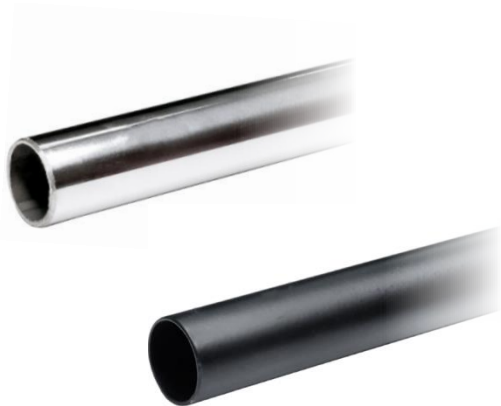

ESTRONTM

ESTRON MARKETING PTE. LTD.

CROSSBAR CONNECTOR SERIES

**Quality Architectural
Hardware Specialist**

FEATURES

- Suitable for connecting 25mm diameter stabilizing bar to hold frameless glass panel
- Glass Thickness: 8mm and 10mm
- Material: Solid Brass
- Finish: Chrome Polish (CP) / Black (BK)

SB-701
Finish: CP / BK

SB-702
Finish: CP / BK
(Intermediate Connector)

SB-702A
Finish: CP
(End Connector)

SB SERIES CROSSBAR CONNECTOR

SB-703
Finish: CP
(90 Degree)

SB-704
Finish: CP
(135 Degree)

SB-705
Finish: CP
(90 Degree)

SB-706
Finish: CP / BK
(360 Degree)

SB SERIES CROSSBAR CONNECTOR

SB-TUBE

∅	Thickness	Length	Finish
25 mm	1.2 mm	2m	PSS / BK
		3m	PSS
		4m	PSS
		6m	PSS

SB-707
Finish: PSS

(300 – 400 mm (L) – Adjustable Bar)