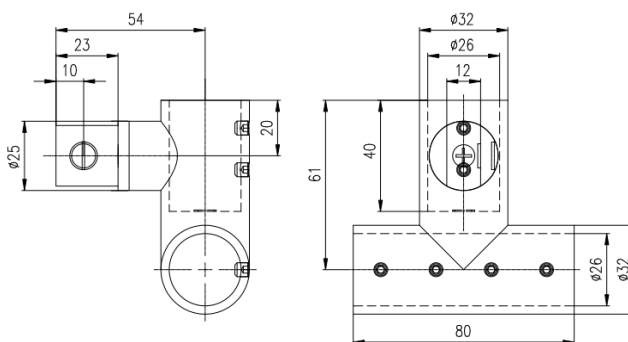

ESTRONTM

ESTRON MARKETING PTE. LTD.

CROSSBAR CONNECTOR SERIES

**Quality Architectural
Hardware Specialist**

FEATURES

- Suitable for connecting 25mm diameter stabilizing bar to hold frameless glass panel
- Glass Thickness: 8mm and 10mm
- Material: Solid Brass
- Finish: Chrome Polish (CP) / Black (BK)

SB-701
Finish: CP / BK

SB-702
Finish: CP / BK
(Intermediate Connector)

SB-702A
Finish: CP
(End Connector)

SB SERIES CROSSBAR CONNECTOR

SB-703
Finish: CP
(90 Degree)

SB-704
Finish: CP
(135 Degree)

SB-705
Finish: CP
(90 Degree)

SB-706
Finish: CP / BK
(360 Degree)

SB SERIES CROSSBAR CONNECTOR

SB-TUBE

∅	Thickness	Length	Finish
25 mm	1.2 mm	2m	PSS / BK
		3m	PSS
		4m	PSS
		6m	PSS

SB-707
Finish: PSS

(300 – 400 mm (L) – Adjustable Bar)

SB-708
Finish: PSS

(Dia25 Tube length: 1m + SB-701 + GC-904)

Estron Marketing Pte. Ltd.

141 Woodlands Industrial Park E5 E-terrace Singapore 757507

tel. +65 6853 9041 fax. +65 6853 9042

e-mail. sales@estron.com.sg url. www.estron.com.sg