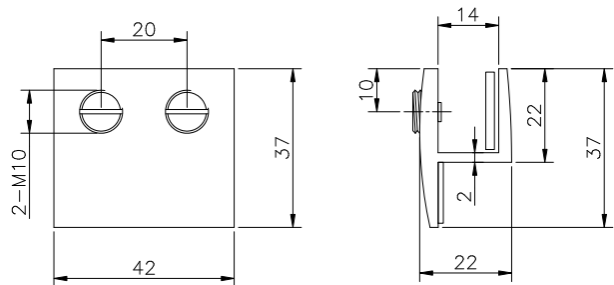

PF SERIES PATCH FITTING

(Accessories)