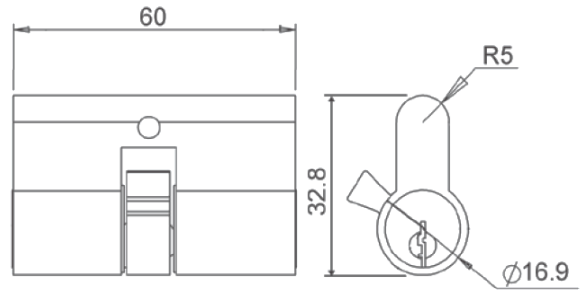

CY-60-T
Finish: CP / SN / BK
(Key Cylinder 60mm
w/ Thumb-Turn)

CY-40
Finish: CP
(Key Cylinder 40mm)

CY-40-T
Finish: CP
(Key Cylinder 40mm
w/ Thumb-Turn)

PF SERIES PATCH FITTING

(Accessories)

CY-30
Finish: CP
(Key Cylinder 30mm)