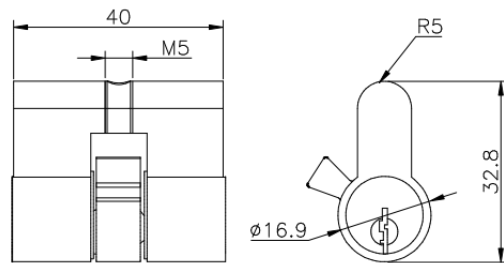

CY-60-T
Finish: CP / SN / BK
(Key Cylinder 60mm
w/ Thumb-Turn)

CY-40
Finish: CP
(Key Cylinder 40mm)

CY-40-T
Finish: CP
(Key Cylinder 40mm
w/ Thumb-Turn)

PF SERIES PATCH FITTING

(Accessories)

CY-30
Finish: CP
(Key Cylinder 30mm)