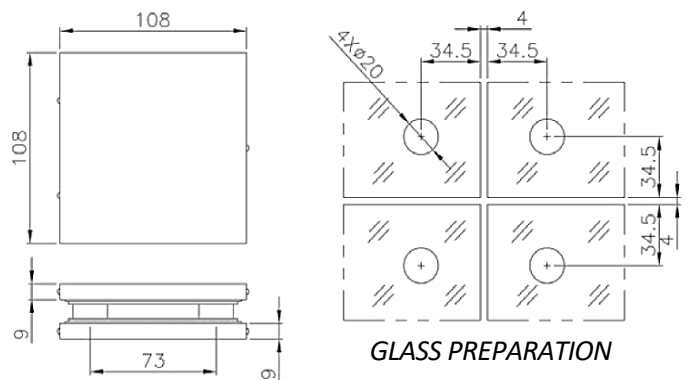

GLASS PREPARATION

PF SERIES PATCH FITTING

PF-063-P
 Finish: PSS
 (Top Fix Corner 'L' Patch With Stop Insert)

PF-070
 Finish: PSS
 (Connector for 2 Glass Panels)

PF-080
 Finish: PSS
 (Connector for 4 Glass Panels)