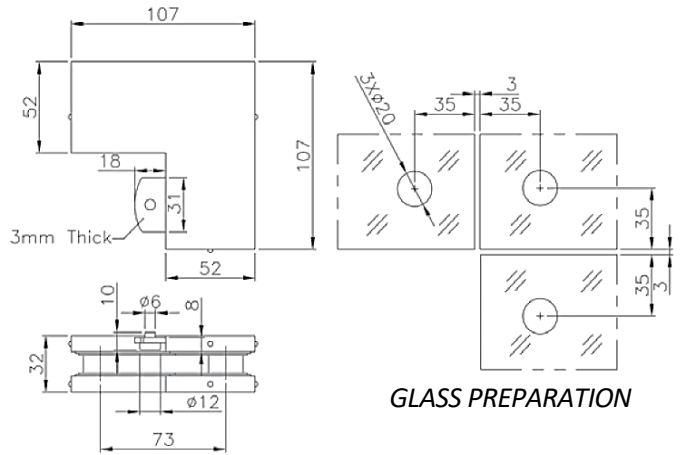

PF SERIES PATCH FITTING