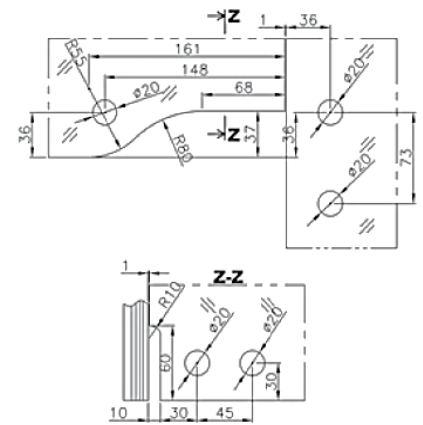

GLASS PREPARATION