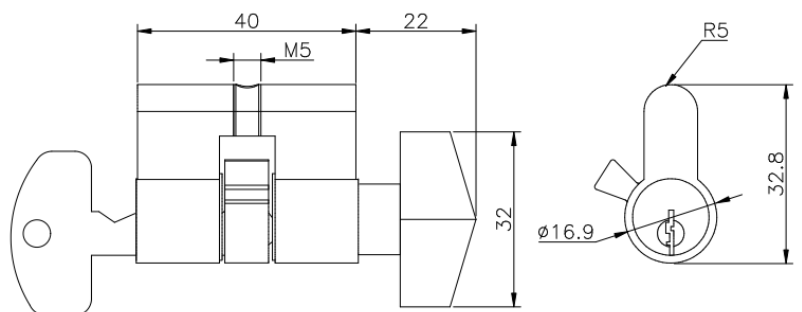

CY-60-T
Finish: CP / SN / BK
(Key Cylinder 60mm
w/ Thumb-Turn)

CY-40
Finish: CP
(Key Cylinder 40mm)

CY-40-T
Finish: CP
(Key Cylinder 40mm
w/ Thumb-Turn)

PF SERIES PATCH FITTING

(Accessories)

CY-30
Finish: CP
(Key Cylinder 30mm)