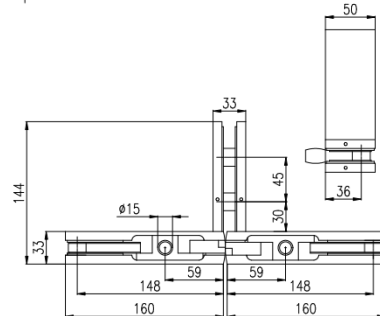

GLASS PREPARATION