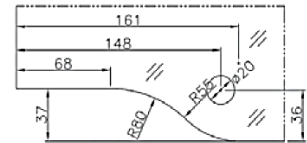

GLASS PREPARATION