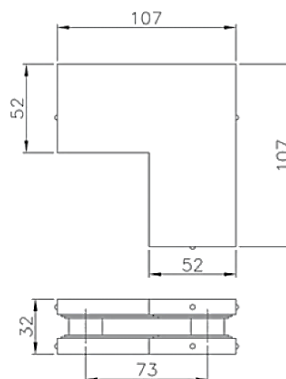

GLASS PREPARATION