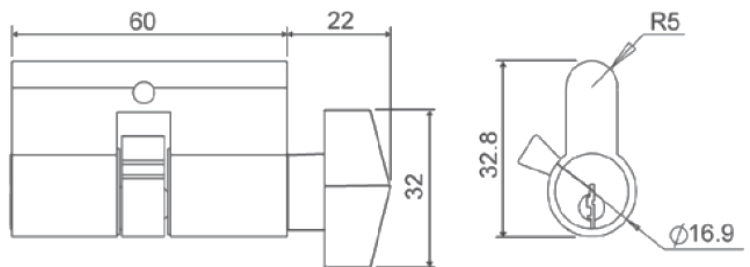

CY-60-T
Finish: CP / SN / BK
(Key Cylinder 60mm
w/ Thumb-Turn)

CY-40
Finish: CP
(Key Cylinder 40mm)

CY-40-T
Finish: CP
(Key Cylinder 40mm
w/ Thumb-Turn)

PF SERIES PATCH FITTING

(Accessories)

CY-30
Finish: CP
(Key Cylinder 30mm)