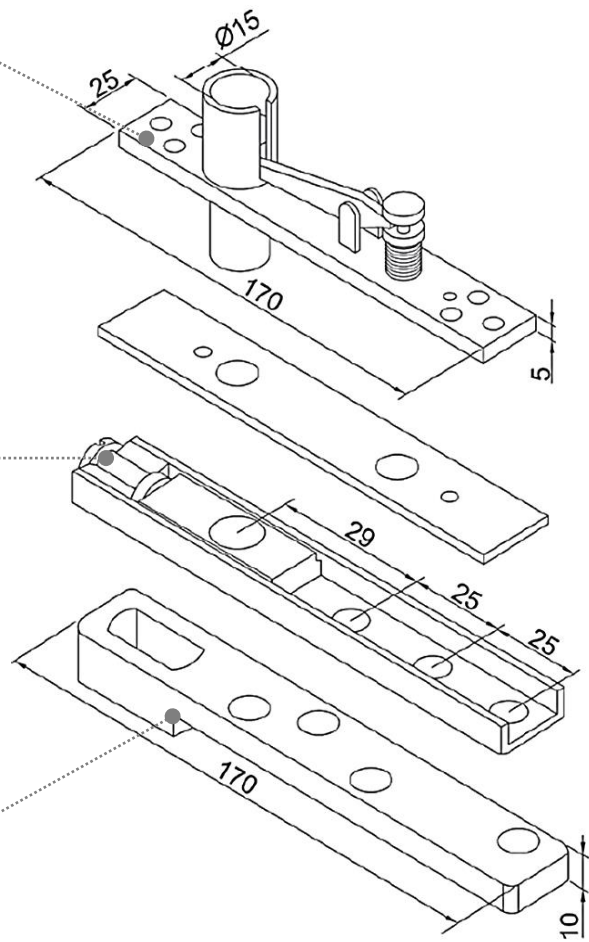

FEATURES

- PF-27, 28, 29 are accessories for doors with frame

PF 27
(Adjustable Top Pivot
c/w Stainless Steel Plate)