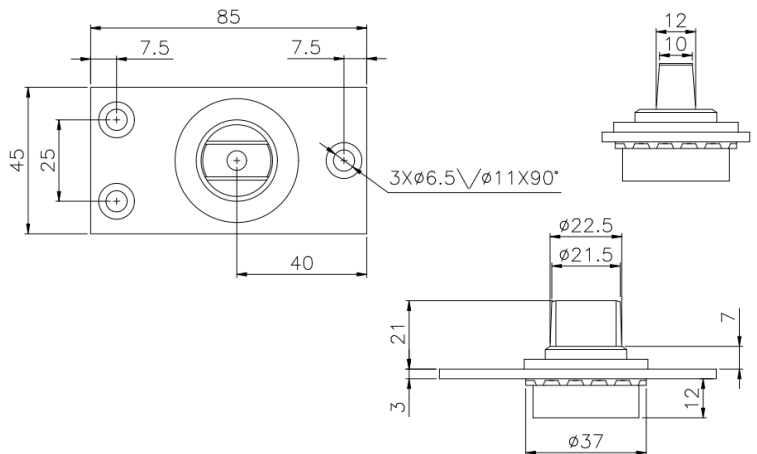

FP-44A
Finish: PSS / BK
(Floor Pivot with Bearing insert)