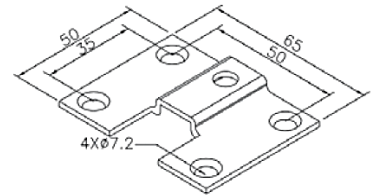

GLASS PREPARATION

PF SERIES PATCH FITTING

PF-030-P
Finish: PSS / SSS / BK
(Over-Panel Patch with Plate)

GLASS PREPARATION

WALL FIXING PLATE

PF-040
Finish: PSS / SSS / BK
(Transom Patch)

GLASS PREPARATION

PF-050
Finish: PSS
(Double Patch with Fin)