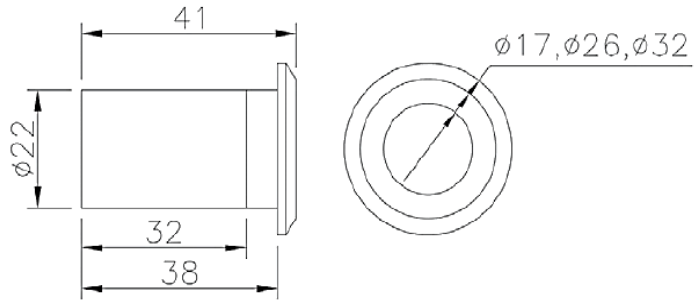

PF SERIES PATCH FITTING

(Accessories)

SDS-360B