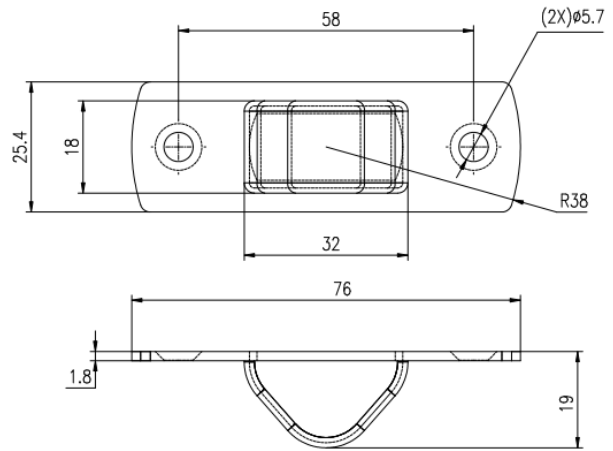

FP-44
Finish: SSS / BK
(Floor Pivot)