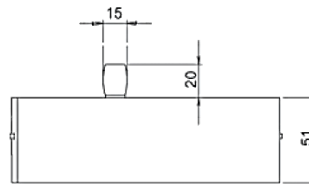

GLASS PREPARATION