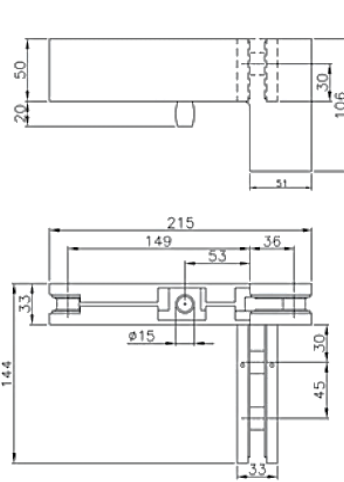

GLASS PREPARATION