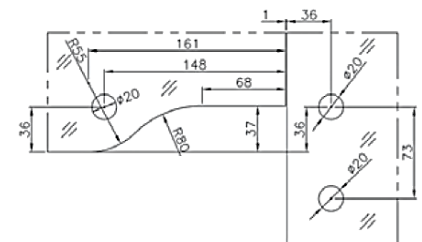

GLASS PREPARATION