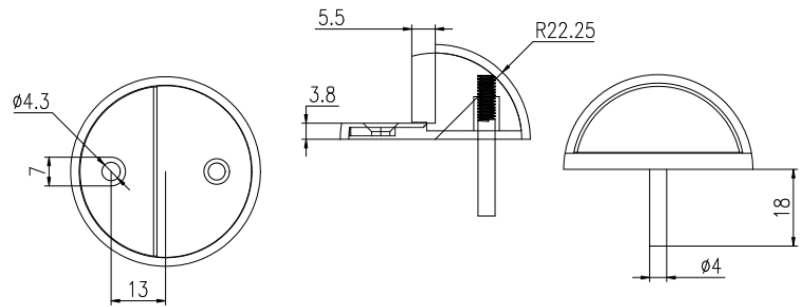

ST-74
Finish: CP / BK
(Overhead Stopper)