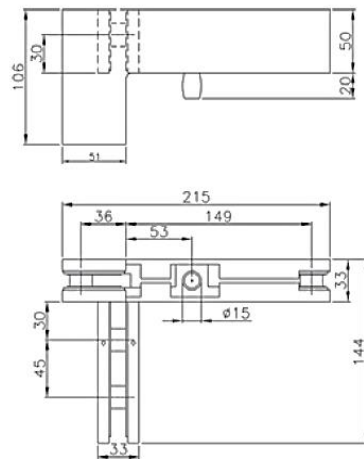

GLASS PREPARATION