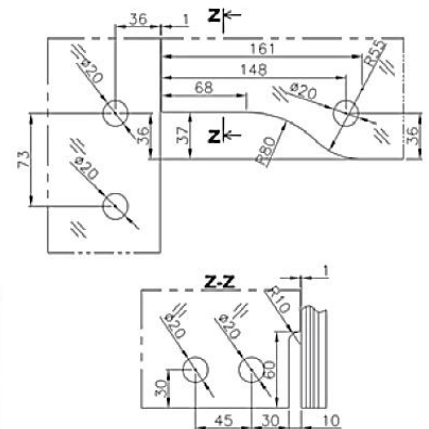

GLASS PREPARATION