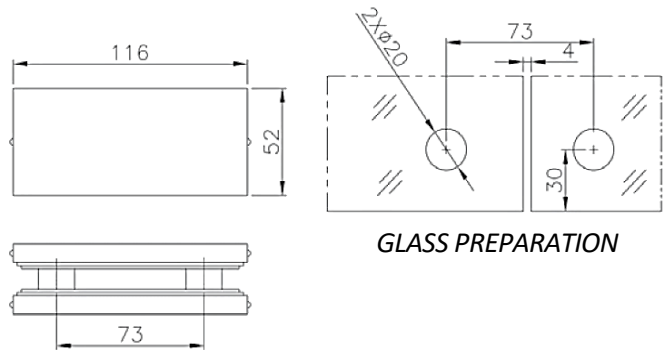

GLASS PREPARATION

PF SERIES PATCH FITTING

PF-063-P
 Finish: PSS
 (Top Fix Corner 'L' Patch With Stop Insert)

PF-070
 Finish: PSS
 (Connector for 2 Glass Panels)

PF-080
 Finish: PSS
 (Connector for 4 Glass Panels)