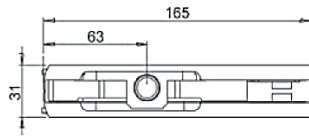

GLASS PREPARATION