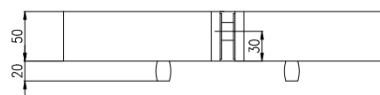

GLASS PREPARATION

PF SERIES PATCH FITTING

PF-030-P
Finish: PSS / SSS / BK
(Over-Panel Patch with Plate)

GLASS PREPARATION

WALL FIXING PLATE

PF-040
Finish: PSS / SSS / BK
(Transom Patch)

GLASS PREPARATION

PF-050
Finish: PSS
(Double Patch with Fin)