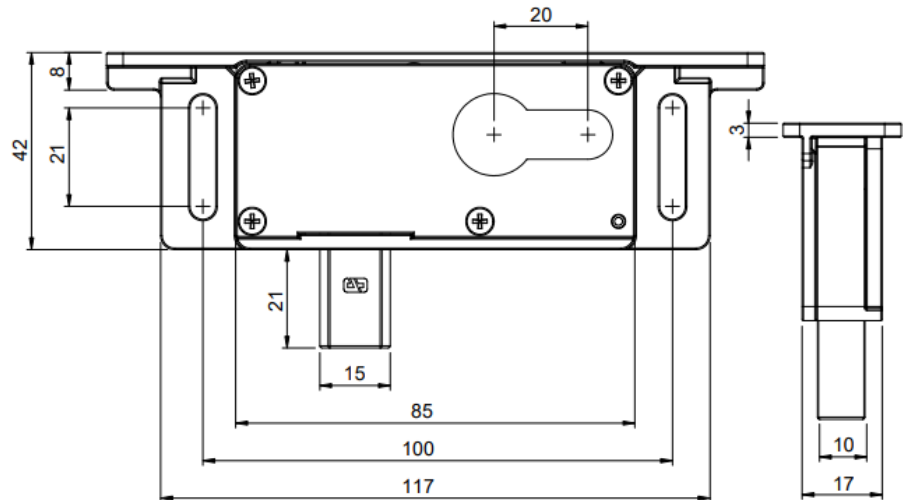

SDS-360

Finish: SSS

(Floor Socket)

SDS-540
(Patch Locker)

FEATURES

- PF-27, 28, 29 are accessories for doors with frame

PF 27
(Adjustable Top Pivot
c/w Stainless Steel Plate)

PF 28
(Adjustable Top Centre)