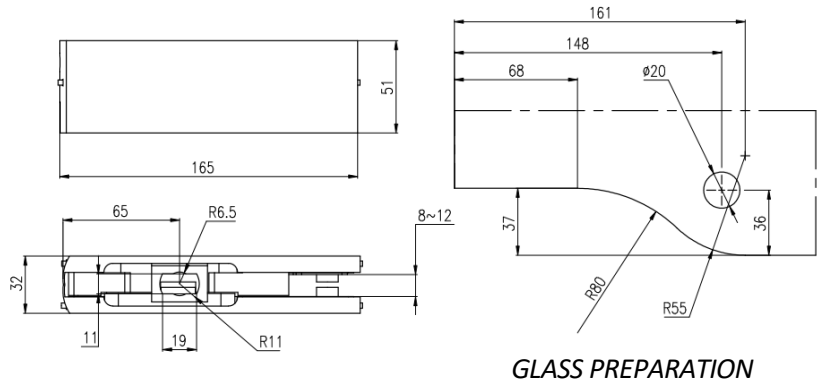

GLASS PREPARATION