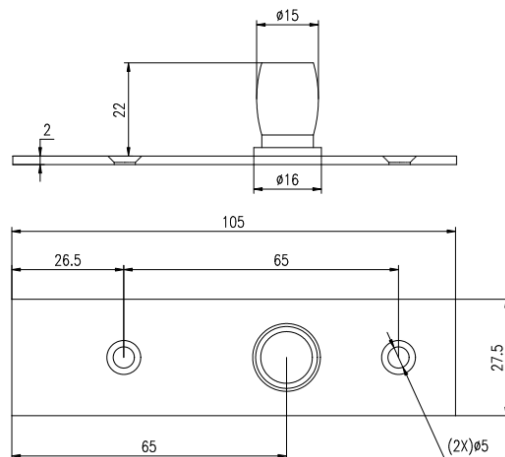

PF SERIES PATCH FITTING

PF-081
Finish: PSS
(Connector for 4 Glass Panels with Fin)

GLASS PREPARATION

PL-010
Finish: PSS / SSS / BK
(Patch Lock)

GLASS PREPARATION

PT-24
Finish: PSS / BK
(Top Pivot)

PF SERIES PATCH FITTING