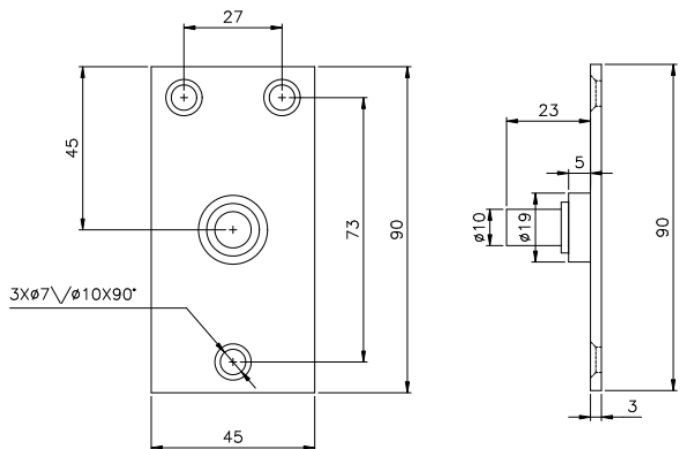

PF SERIES PATCH FITTING

(Accessories)