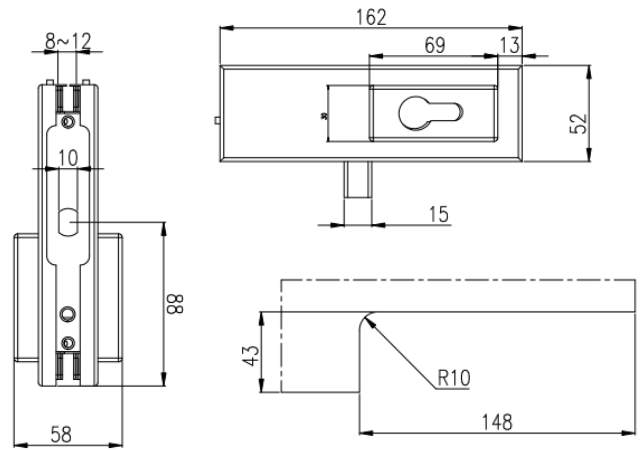

PF SERIES PATCH FITTING

PF-081
Finish: PSS
(Connector for 4 Glass Panels with Fin)

GLASS PREPARATION

PL-010
Finish: PSS / SSS / BK
(Patch Lock)

GLASS PREPARATION

PT-24
Finish: PSS / BK
(Top Pivot)

PF SERIES PATCH FITTING