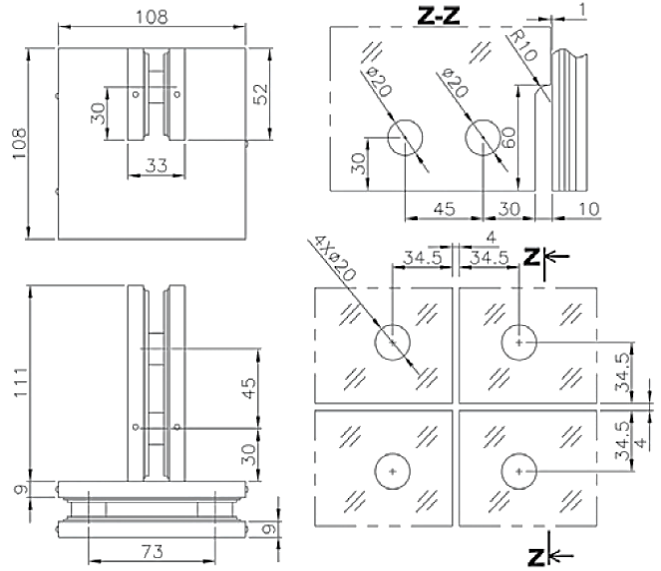

GLASS PREPARATION