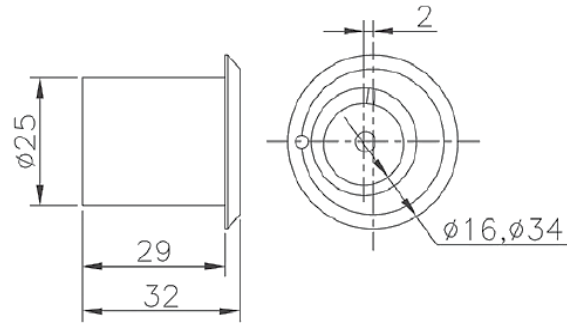

SDS-360

Finish: SSS

(Floor Socket)

SDS-540
(Patch Locker)

FEATURES

- PF-27, 28, 29 are accessories for doors with frame

PF 27
(Adjustable Top Pivot
c/w Stainless Steel Plate)

PF 28
(Adjustable Top Centre)