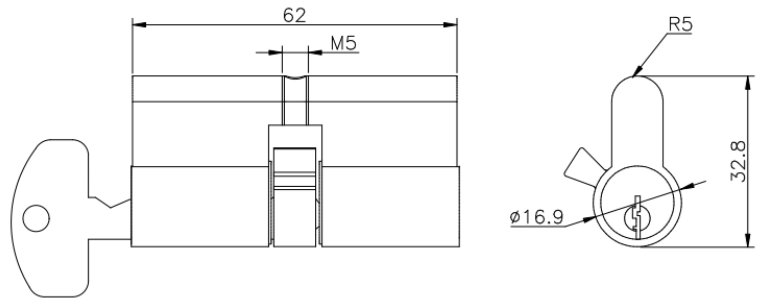

ST-64
Finish: SSS / SN / BK
(Semi Stopper)