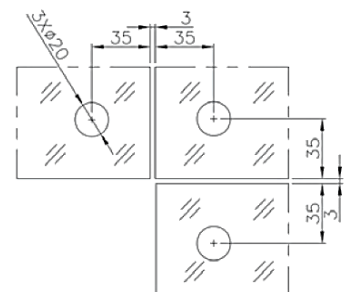

GLASS PREPARATION

PF SERIES PATCH FITTING

PF-063-P
 Finish: PSS
 (Top Fix Corner 'L' Patch With Stop Insert)

PF-070
 Finish: PSS
 (Connector for 2 Glass Panels)

PF-080
 Finish: PSS
 (Connector for 4 Glass Panels)