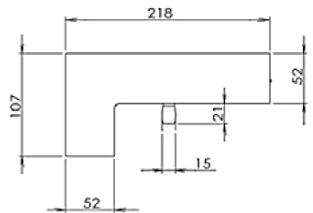

GLASS PREPARATION