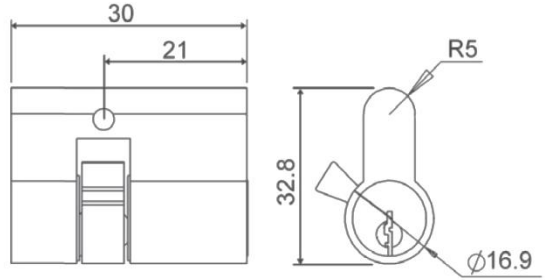

CY-60-T
Finish: CP / SN / BK
(Key Cylinder 60mm
w/ Thumb-Turn)

CY-40
Finish: CP
(Key Cylinder 40mm)

CY-40-T
Finish: CP
(Key Cylinder 40mm
w/ Thumb-Turn)

PF SERIES PATCH FITTING

(Accessories)

CY-30
Finish: CP
(Key Cylinder 30mm)