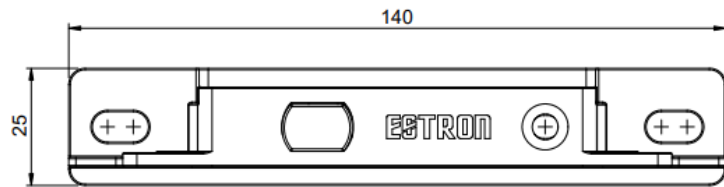

SDS-360

Finish: SSS

(Floor Socket)

SDS-540
(Patch Locker)

FEATURES

- PF-27, 28, 29 are accessories for doors with frame

PF 27
(Adjustable Top Pivot
c/w Stainless Steel Plate)

PF 28
(Adjustable Top Centre)