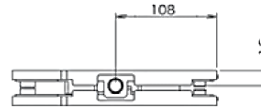

GLASS PREPARATION

PF SERIES PATCH FITTING

PF-030-P
Finish: PSS / SSS / BK
(Over-Panel Patch with Plate)

GLASS PREPARATION

WALL FIXING PLATE

PF-040
Finish: PSS / SSS / BK
(Transom Patch)

GLASS PREPARATION

PF-050
Finish: PSS
(Double Patch with Fin)