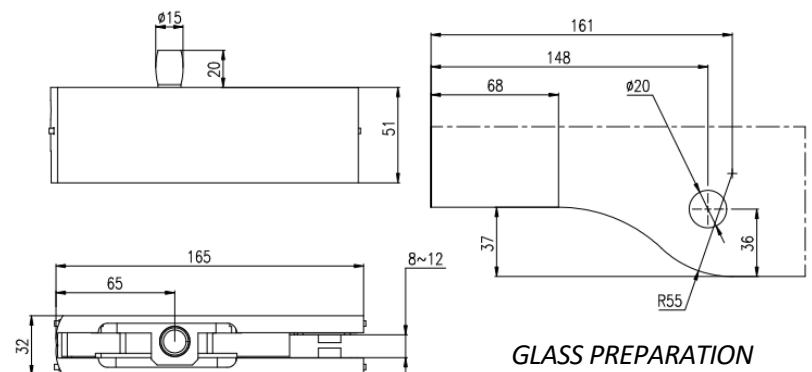

GLASS PREPARATION