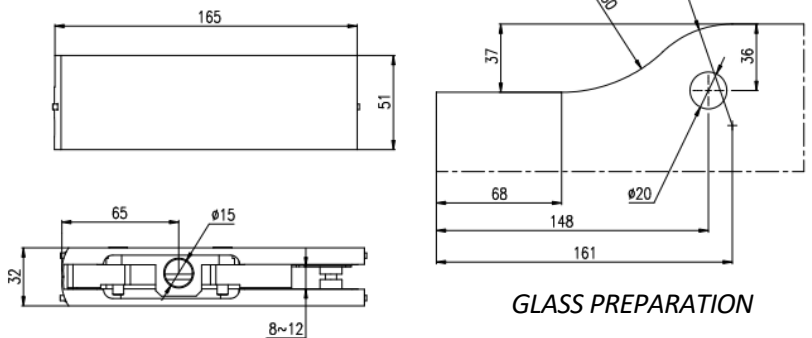

GLASS PREPARATION