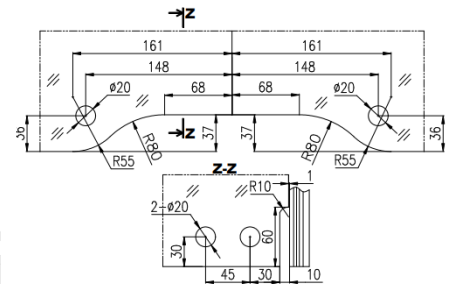

GLASS PREPARATION