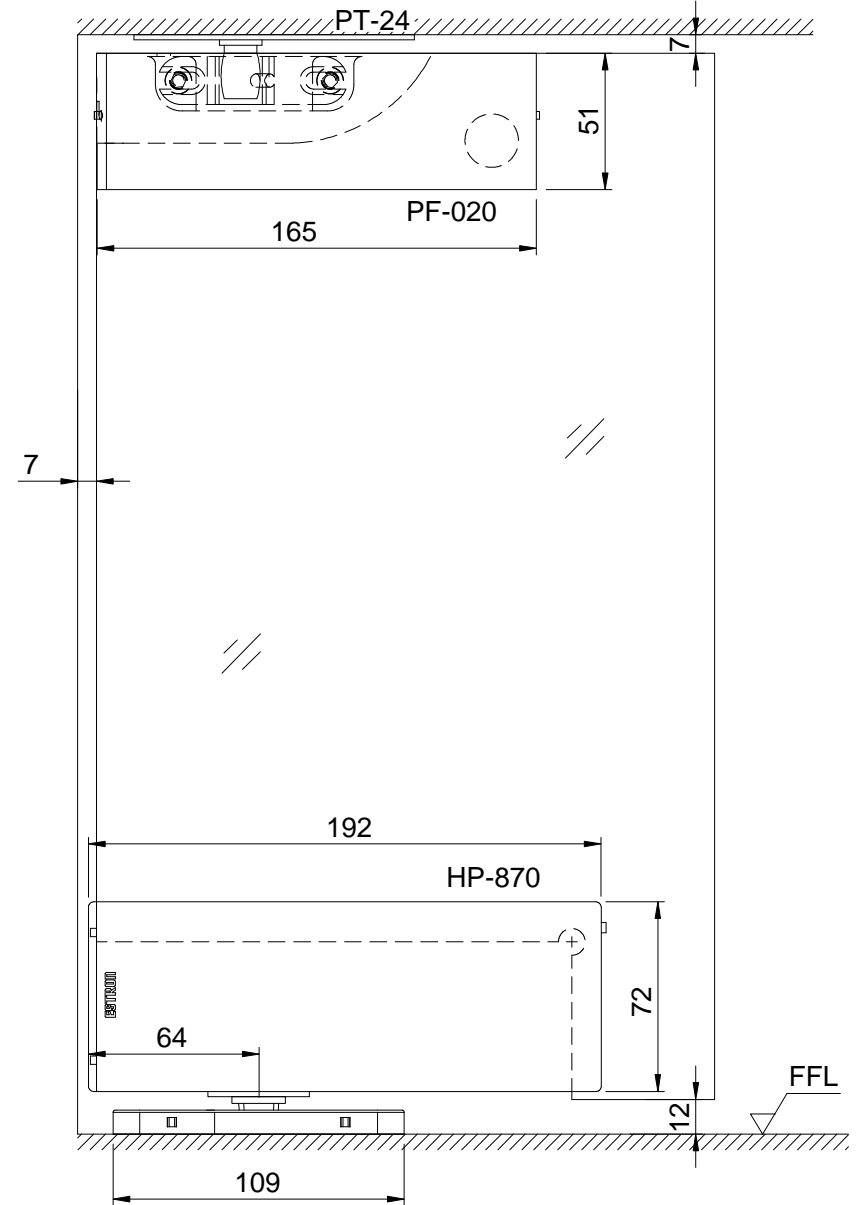

Proprietary and Confidential

Constant product development and enhancement is our company policy, therefore specifications and details contained in this drawing may be altered without prior notice. This drawing is the sole property of ESTRON MARKETING PTE LTD, without written consent; Reproduction and dissemination of any parts of this drawing is strictly prohibited.

Material:	---
Finish:	---
Qty:	---

Proj:	
Sheet:	1/1

Scale:	1:1
Rev.:	A
Date:	03/07/2018

Title:	Hydraulic Closer HP-870
Dwg. No.:	HP-870
Proj. No.:	HP-870