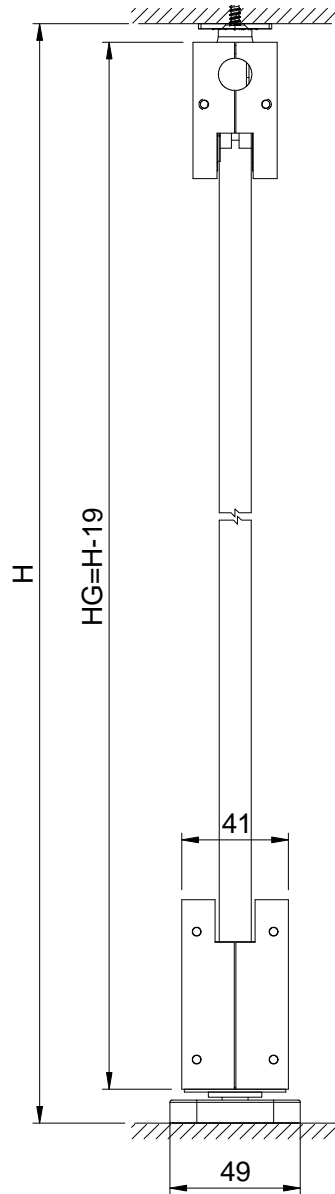

Proprietary and Confidential

Constant product development and enhancement is our company policy, therefore specifications and details contained in this drawing may be altered without prior notice. This drawing is the sole property of ESTRON MARKETING PTE LTD, without written consent; Reproduction and dissemination of any parts of this drawing is strictly prohibited.

Material:	---
Finish:	---
Qty:	---

Proj:	
Sheet:	1/1

Scale:	1:1
Rev.:	A
Date:	03/07/2018

Title:	Hydraulic Closer HP-870
Dwg. No.:	HP-870
Proj. No.:	HP-870