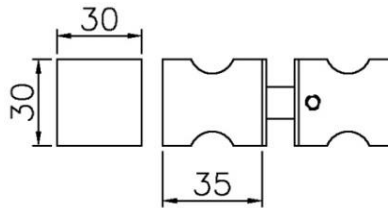

# FLUSH HANDLES

**NOB-866**  
Finish: CP / BK

GLASS PREPARATION

**NOB-870**  
Finish: PSS & Crystal

GLASS PREPARATION

**NOB-880-H**  
Finish: PSS  
\*Hollow

GLASS PREPARATION

**NOB-890**  
Finish: CP / BK  
\*For Patch Up Handle Hole