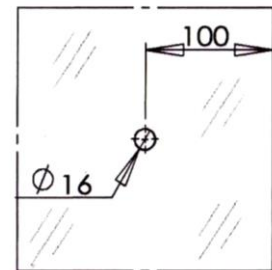

# FLUSH HANDLES

**NOB-866**  
Finish: CP / BK

GLASS PREPARATION

**NOB-870**  
Finish: PSS & Crystal

GLASS PREPARATION

**NOB-880-H**  
Finish: PSS  
\*Hollow

GLASS PREPARATION

**NOB-890**  
Finish: CP / BK  
\*For Patch Up Handle Hole