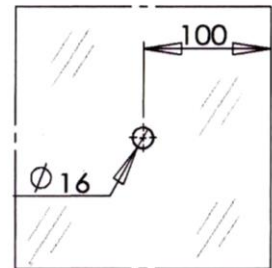

# FLUSH HANDLES

**NOB-866**  
Finish: CP / BK

GLASS PREPARATION

**NOB-870**  
Finish: PSS & Crystal

GLASS PREPARATION

**NOB-880-H**  
Finish: PSS  
\*Hollow

GLASS PREPARATION

**NOB-890**  
Finish: CP / BK  
\*For Patch Up Handle Hole