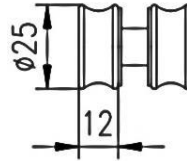

GLASS PREPARATION