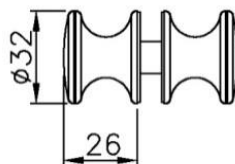

# FLUSH HANDLES

**NOB-802**  
Finish: CP

GLASS PREPARATION

**NOB-820**  
Finish: CP

GLASS PREPARATION

**NOB-860**  
Finish: CP / BK

GLASS PREPARATION

**NOB-861**  
Finish: CP / BK