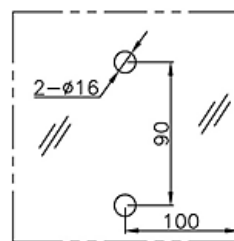

GLASS PREPARATION