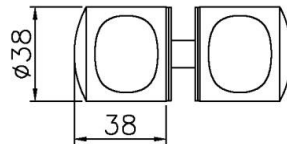

GLASS PREPARATION