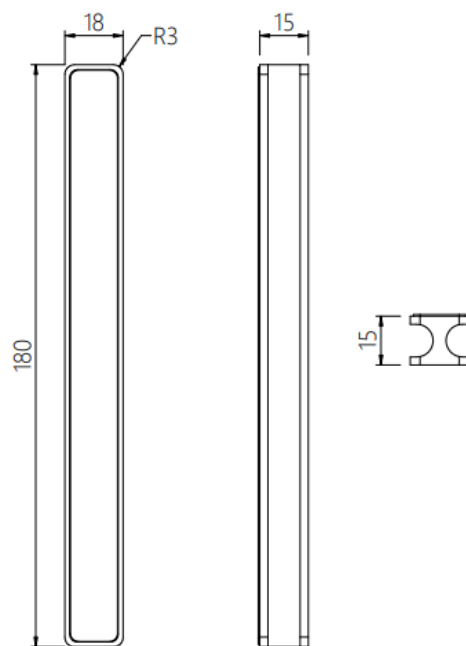

SDH-1815
Finish: BK
Self Adhesive Sliding Handle