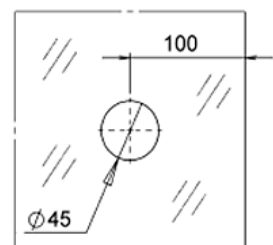

GLASS PREPARATION