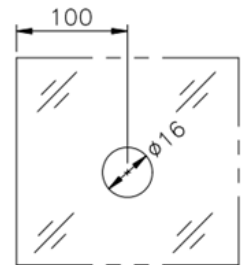

## FEATURES

- Suitable for 8 – 12mm glass thickness
- Glass preparation is required
- Material: 304 Stainless Steel
- Finish: Polish (PSS) / Satin (SSS) / Black (BK)

**SDH-040-P**  
Finish: PSS

GLASS PREPARATION