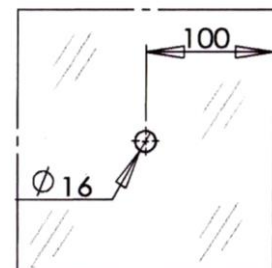

# FLUSH HANDLES

**NOB-866**  
Finish: CP / BK

GLASS PREPARATION

**NOB-870**  
Finish: PSS & Crystal

GLASS PREPARATION

**NOB-880-H**  
Finish: PSS  
\*Hollow

GLASS PREPARATION

**NOB-890**  
Finish: CP / BK  
\*For Patch Up Handle Hole