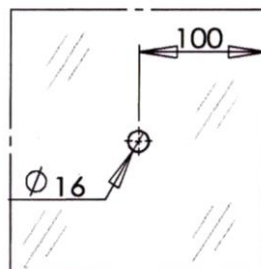

# FLUSH HANDLES

**NOB-802**  
Finish: CP

GLASS PREPARATION

**NOB-820**  
Finish: CP

GLASS PREPARATION

**NOB-860**  
Finish: CP / BK

GLASS PREPARATION

**NOB-861**  
Finish: CP / BK