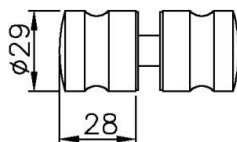

# FLUSH HANDLES

**NOB-802**  
Finish: CP

GLASS PREPARATION

**NOB-820**  
Finish: CP

GLASS PREPARATION

**NOB-860**  
Finish: CP / BK

GLASS PREPARATION

**NOB-861**  
Finish: CP / BK