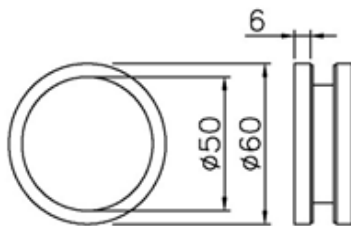

GLASS PREPARATION