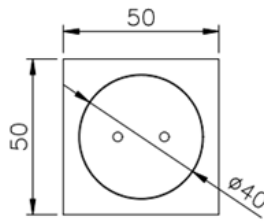

## FEATURES

- Suitable for 8 – 12mm glass thickness
- Glass preparation is required
- Material: 304 Stainless Steel
- Finish: Polish (PSS) / Satin (SSS) / Black (BK)

**SDH-040-P**  
Finish: PSS

GLASS PREPARATION