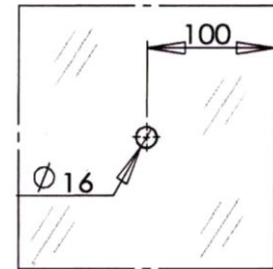

GLASS PREPARATION