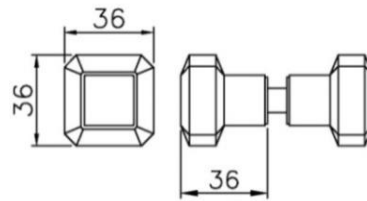

# FLUSH HANDLES

**NOB-866**  
Finish: CP / BK

GLASS PREPARATION

**NOB-870**  
Finish: PSS & Crystal

GLASS PREPARATION

**NOB-880-H**  
Finish: PSS  
\*Hollow

GLASS PREPARATION

**NOB-890**  
Finish: CP / BK  
\*For Patch Up Handle Hole