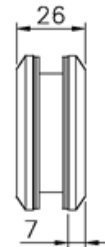

GLASS PREPARATION