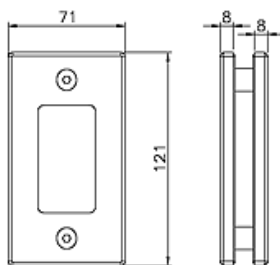

GLASS PREPARATION