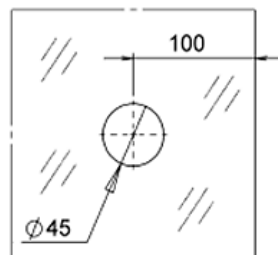

GLASS PREPARATION