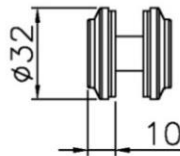

# FLUSH HANDLES

**NOB-866**  
Finish: CP / BK

GLASS PREPARATION

**NOB-870**  
Finish: PSS & Crystal

GLASS PREPARATION

**NOB-880-H**  
Finish: PSS  
\*Hollow

GLASS PREPARATION

**NOB-890**  
Finish: CP / BK  
\*For Patch Up Handle Hole