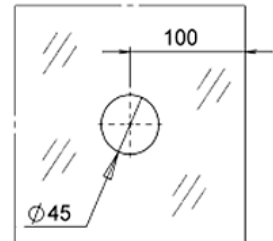

GLASS PREPARATION