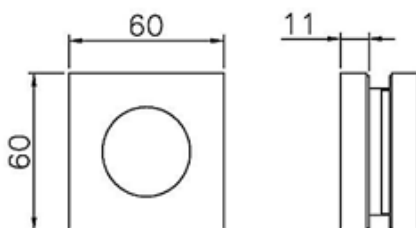

GLASS PREPARATION