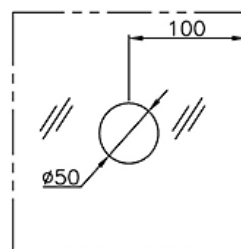

GLASS PREPARATION